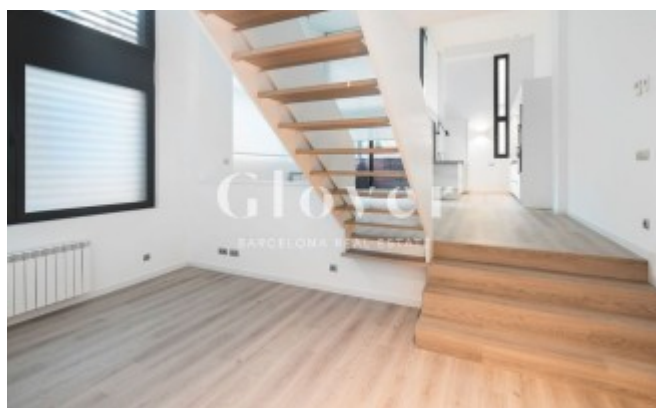

such as duration, bond, guarantees, consumptions / supplies or community expenses when they exist, will be agreed and specified in each specific case.

Map:

<https://www.google.com/maps/@41.4102,2.13998,16z?hl=en>

Link:

<https://www.gloverbarcelona.com/en/properties/barcelona-sarria-sant-gervasi-fantastic-new-duplex-next-passeig-sant-gervasi-342>