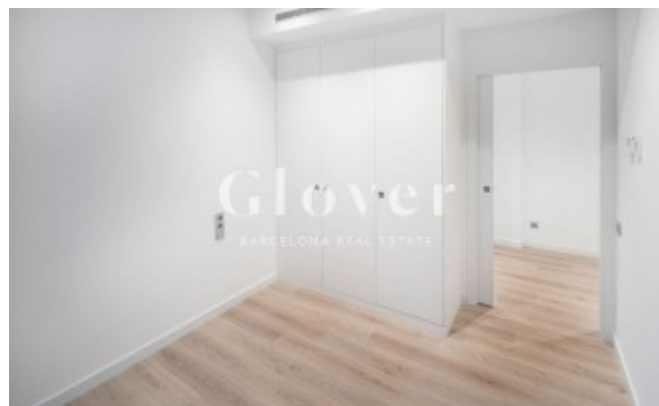

HABITATGE 01