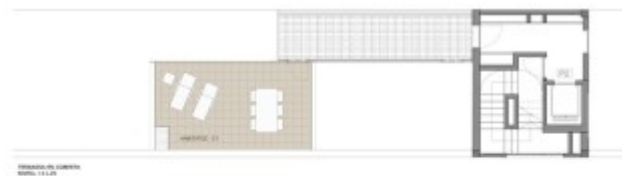

HABITATGE 01