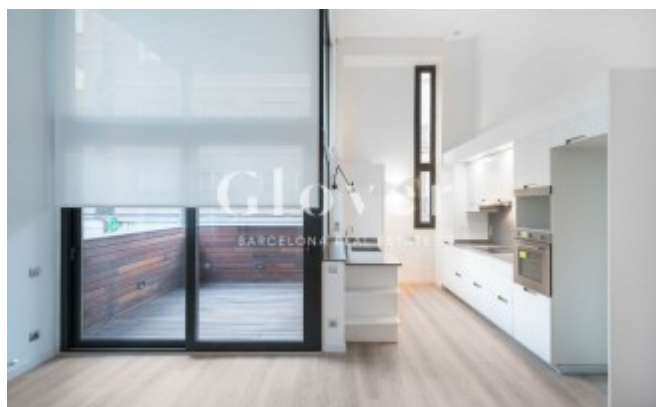

such as duration, bond, guarantees, consumptions / supplies or community expenses when they exist, will be agreed and specified in each specific case.

Map:

<https://www.google.com/maps/@41.4102,2.13998,16z?hl=en>

Link:

<https://www.gloverbarcelona.com/en/properties/barcelona-sarria-sant-gervasi-fantastic-new-duplex-next-passeig-sant-gervasi-342>